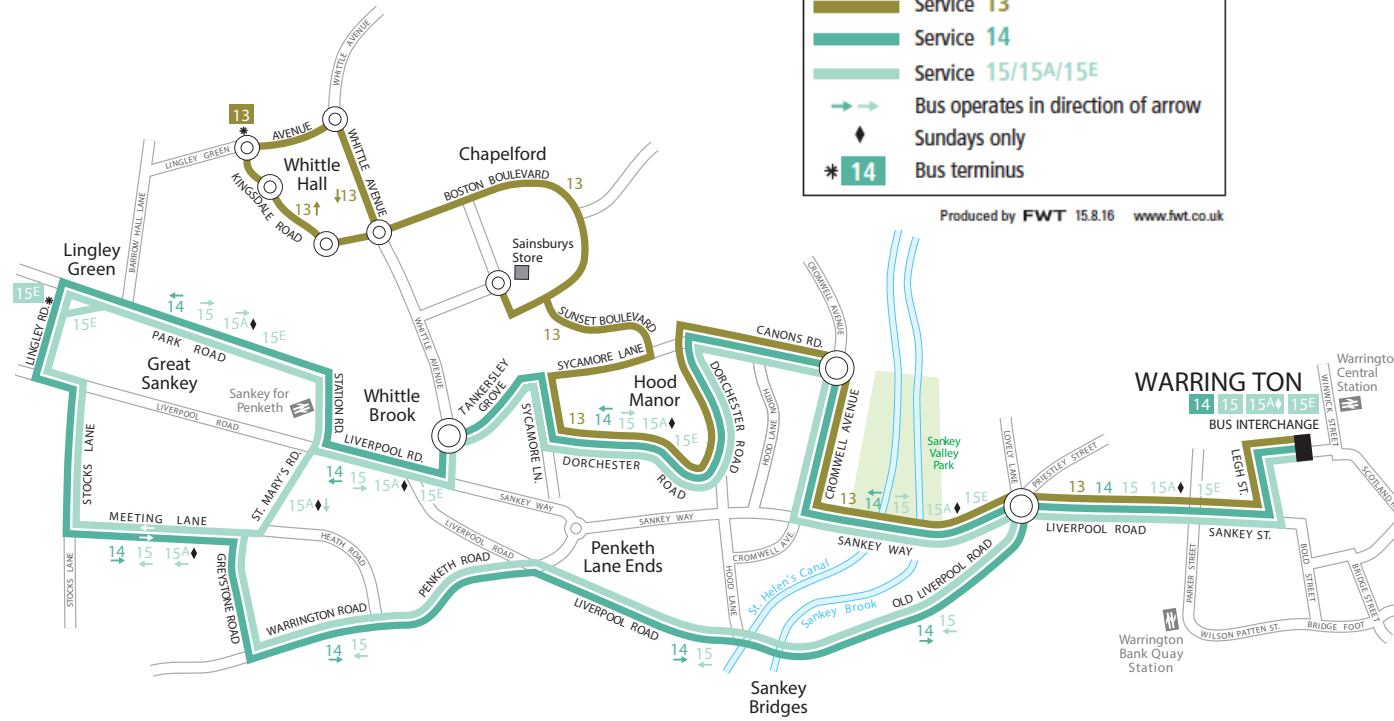

13 14 15

includes services 15^A & 15^E

- 13 Service 13
- 14 Service 14
- 15 Service 15/15^A/15^E
- $\rightarrow$ Bus operates in direction of arrow
- $\blacklozenge$ Sundays only
- *14 Bus terminus

Produced by FWT 15.8.16 www.fwt.co.uk

13 14 15

includes services 15^A & 15^E

- WHITTLE HALL
- CHAPELFORD
- GREAT SANKEY
- WHITTLE BROOK
- HOOD MANOR
- WARRINGTON

Bus times

Map

from 5 September 2016

It's easy to get in touch with us...

W: www.networkwarrington.co.uk T: 01925 634296
Pop in to our **travel centre** at Warrington Interchange